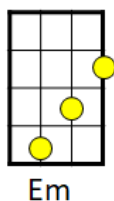

Downtown

Petula Clark

Rock & Pop Strum

Youtube: <https://youtu.be/Zx06XNfDvk0>

Original key E

Intro: **G** | **C/G D/G** | **G** | **C/G D/G** |

Verse:

G **C/G** **D/G**
When you're alone and life is making you lonely

G **C** **D**
You can always go, **Down town**

G **C/G** **D/G**
When you've got worries, all the noise and the hurry

G **C** **D**
Seems to help, I know, **Down town**

G **Em**
Just listen to the music of the traffic in the city

G/D **Gmaj7/D** **C/D** **D**
Down town, You're gonna be all right now

G **C/D** **Gmaj7** **C/D**
(Down town)

G **C/D** **Gmaj7** **C/D**
(Down town)

Instrumental Verse:

G **C/G** **D/G**
When you're alone and life is making you lonely

G **C** **D**
You can always go, **Down town**

G **C/G** **D/G**
When you've got worries, all the noise and the hurry

G **C** **D**
Seems to help, I know, **Down town**

G

Em

And you may find somebody kind to help and understand you