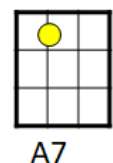

Downtown

Petula Clark

Rock & Pop Strum

Youtube: <https://youtu.be/Zx06XNfDvk0>

Original key E

Intro: **G** | **C/G D/G** | **G** | **C/G D/G** |

Verse:

G **C/G** **D/G**
When you're alone and life is making you lonely

G **C** **D**
You can always go, **Down town**

G **C/G** **D/G**
When you've got worries, all the noise and the hurry

G **C** **D**
Seems to help, I know, **Down town**

G **Em**
Just listen to the music of the traffic in the city