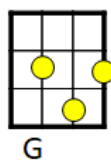

Downtown

Petula Clark

Rock & Pop Strum

Youtube: <https://youtu.be/Zx06XNfDvk0>

Original key E

Intro: **G** | **C/G D/G** | **G** | **C/G D/G** |

Verse:

G **C/G** **D/G**
When you're alone and life is making you lonely

G **C** **D**
You can always go, **Down town**

G **C/G** **D/G**
When you've got worries, all the noise and the hurry

G **C** **D**
Seems to help, I know, **Down town**

G **Em**
Just listen to the music of the traffic in the city

G/D **Gmaj7/D** **C/D** **D**
Down town, You're gonna be all right now

G **C/D** **Gmaj7** **C/D**
(Down town)

G **C/D** **Gmaj7** **C/D**
(Down town)

Instrumental Verse:

G **C/G** **D/G**
When you're alone and life is making you lonely

G **C** **D**
You can always go, **Down town**

G **C/G** **D/G**
When you've got worries, all the noise and the hurry

G **C** **D**
Seems to help, I know, **Down town**

G

Em

And you may find somebody kind to help and understand you