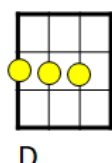

Downtown

Petula Clark

Rock & Pop Strum

Youtube: <https://youtu.be/Zx06XNfDvk0>

Original key E

Intro: **G** | **C/G D/G** | **G** | **C/G D/G** |

Verse:

G **C/G** **D/G**
When you're alone and life is making you lonely

G **C** **D**
You can always go, **Down town**

G **C/G** **D/G**
When you've got worries, all the noise and the hurry

G **C** **D**
Seems to help, I know, **Down town**

G **Em**
Just listen to the music of the traffic in the city

G/D **Gmaj7/D** **C/D** **D**
Down town, You're gonna be all right now

G **C/D** **Gmaj7** **C/D**
(Down town)

G **C/D** **Gmaj7** **C/D**
(Down town)

Instrumental Verse:

G **C/G** **D/G**
When you're alone and life is making you lonely

G **C** **D**
You can always go, **Down town**

G **C/G** **D/G**
When you've got worries, all the noise and the hurry

G **C** **D**
Seems to help, I know, **Down town**

G

Em

And you may find somebody kind to help and understand you