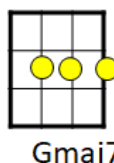

Downtown

Petula Clark

Rock & Pop Strum

Youtube: <https://youtu.be/Zx06XNfDvk0>

Original key E

Intro: **G** | **C/G D/G** | **G** | **C/G D/G** |

Verse:

G **C/G** **D/G**
When you're alone and life is making you lonely

G **C** **D**
You can always go, **Down town**

G **C/G** **D/G**
When you've got worries, all the noise and the hurry

G **C** **D**
Seems to help, I know, **Down town**

G **Em**
Just listen to the music of the traffic in the city

G/D **Gmaj7/D** **C/D** **D**
Down town, You're gonna be all right now

G **C/D** **Gmaj7** **C/D**
(Down town)

G **C/D** **Gmaj7** **C/D**
(Down town)

Instrumental Verse:

G **C/G** **D/G**
When you're alone and life is making you lonely

G **C** **D**
You can always go, **Down town**

G **C/G** **D/G**
When you've got worries, all the noise and the hurry

G **C** **D**
Seems to help, I know, **Down town**

G

Em

And you may find somebody kind to help and understand you