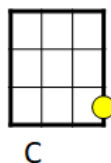

Downtown

Petula Clark

Rock & Pop Strum

Youtube: <https://youtu.be/Zx06XNfDvk0>

Original key E

Intro: **G** | **C/G D/G** | **G** | **C/G D/G** |

Verse:

G **C/G** **D/G**
When you're alone and life is making you lonely

G **C** **D**
You can always go, **Down town**

G **C/G** **D/G**
When you've got worries, all the noise and the hurry

G **C** **D**
Seems to help, I know, **Down town**

G **Em**
Just listen to the music of the traffic in the city

G **Em**
Linger on the sidewalk where the neon signs are pretty

Bm
How can you lose

C D/C C D/C C D/C C
The lights are much brighter there

D/C C D/C A7
You can for - get all your troubles, forget all your cares, and go

G/D **Gmaj7/D** **C/D** **D**
Down town, You're gonna be all right now

G **C/D** **Gmaj7** **C/D**
(Down town)

G **C/D** **Gmaj7** **C/D**
(Down town)

Instrumental Verse:

G **C/G** **D/G**
When you're alone and life is making you lonely