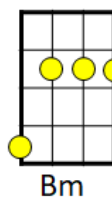

Downtown

Petula Clark

Rock & Pop Strum

Youtube: <https://youtu.be/Zx06XNfDvk0>

Original key E

Intro: **G** | **C/G D/G** | **G** | **C/G D/G** |

Verse:

G **C/G** **D/G**
When you're alone and life is making you lonely

G **C** **D**
You can always go, **Down town**

G **C/G** **D/G**
When you've got worries, all the noise and the hurry

G **C** **D**
Seems to help, I know, **Down town**

G **Em**
Just listen to the music of the traffic in the city

G/D **Gmaj7/D** **C/D** **D**
Down town, You're gonna be all right now

G **C/D** **Gmaj7** **C/D**
(Down town)

G **C/D** **Gmaj7** **C/D**
(Down town)

Instrumental Verse:

G **C/G** **D/G**
When you're alone and life is making you lonely

G **C** **D**
You can always go, **Down town**

G **C/G** **D/G**
When you've got worries, all the noise and the hurry

G **C** **D**
Seems to help, I know, **Down town**

G

Em

And you may find somebody kind to help and understand you